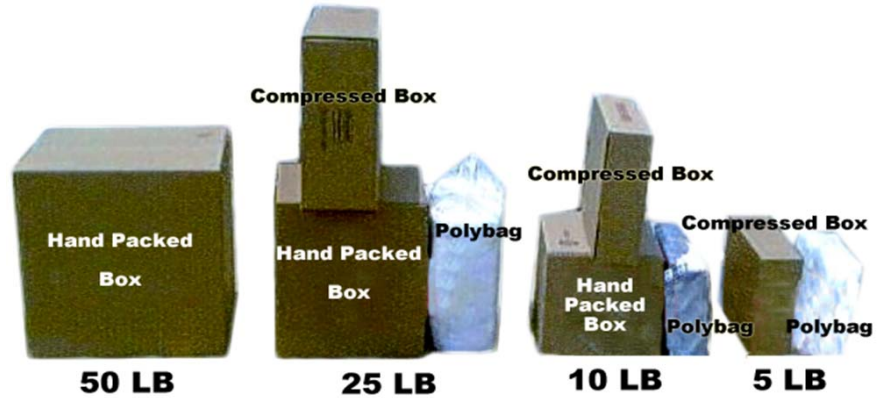

P.O Box 2401 Athens TX 75751 Toll Free: 1-800-670-7338 Ph: 903-670-1250  
 Fax: 903-670--1255 Email: sales@texrag.com Website: http://www.TexRag.com

Item Code	Item Description	Packing Configuration	Pricing Unit	Weight (Lbs)	
				Net	Gross
X-TW2-BLE-0100.0	TURKISH WHITE HALF BALE	Compressed	Bale	100.0	100.0
X-TW2-BOX-008.0	TURKISH WHITE HALF HDPK B	Loose	Ctn	8.0	8.0
X-TW2-BOX-008.5	TURKISH WHITE HALF HDPK B	Loose	Ctn	8.5	8.5
X-TW2-BOX-010.0	TURKISH WHITE HALF HDPK B	Loose	Ctn	10.0	10.0
X-TW2-BOX-020.0	TURKISH WHITE HALF HDPK B	Loose	Ctn	20.0	20.0
X-TW2-BOX-021.3	TURKISH WHITE HALF HDPK B	Loose	Ctn	21.3	21.3
X-TW2-BOX-022.5	TURKISH WHITE HALF HDPK B	Loose	Ctn	22.5	22.5
X-TW2-BOX-025.0	TURKISH WHITE HALF HDPK B	Loose	Ctn	25.0	25.0
X-TW2-BOX-040.0	TURKISH WHITE HALF HDPK B	Loose	Ctn	40.0	42.5
X-TW2-BOX-042.5	TURKISH WHITE HALF HDPK B	Loose	Ctn	42.5	45.0
X-TW2-BOX-045.0	TURKISH WHITE HALF HDPK B	Loose	Ctn	45.0	47.5
X-TW2-BOX-050.0	TURKISH WHITE HALF HDPK B	Loose	Ctn	50.0	52.5
X-TW2-CBX-004.0	TURKISH WHITE HALF COMP B	Compressed	Ctn	4.0	5.0
X-TW2-CBX-004.3	TURKISH WHITE HALF COMP B	Compressed	Ctn	4.3	5.3
X-TW2-CBX-004.5	TURKISH WHITE HALF COMP B	Compressed	Ctn	4.5	5.5
X-TW2-CBX-005.0	TURKISH WHITE HALF COMP B	Compressed	Ctn	5.0	6.0
X-TW2-CBX-008.0	TURKISH WHITE HALF COMP B	Compressed	Ctn	8.0	9.5
X-TW2-CBX-008.5	TURKISH WHITE HALF COMP B	Compressed	Ctn	8.5	10.0
X-TW2-CBX-010.0	TURKISH WHITE HALF COMP B	Compressed	Ctn	10.0	11.5
X-TW2-CBX-020.0	TURKISH WHITE HALF COMP B	Compressed	Ctn	20.0	22.5
X-TW2-CBX-021.3	TURKISH WHITE HALF COMP B	Compressed	Ctn	21.3	23.8
X-TW2-CBX-022.5	TURKISH WHITE HALF COMP B	Compressed	Ctn	22.5	25.0
X-TW2-CBX-025.0	TURKISH WHITE HALF COMP B	Compressed	Ctn	25.0	27.5
X-TW2-POL-004.0	TURKISH WHITE HALF POLY B	Compressed	Bag	4.0	4.0
X-TW2-POL-004.3	TURKISH WHITE HALF POLY B	Compressed	Bag	4.3	4.3
X-TW2-POL-004.5	TURKISH WHITE HALF POLY B	Compressed	Bag	4.5	4.5
X-TW2-POL-005.0	TURKISH WHITE HALF POLY B	Compressed	Bag	5.0	5.0
X-TW2-POL-008.0	TURKISH WHITE HALF POLY B	Compressed	Bag	8.0	8.0
X-TW2-POL-008.5	TURKISH WHITE HALF POLY B	Compressed	Bag	8.5	8.5
X-TW2-POL-010.0	TURKISH WHITE HALF POLY B	Compressed	Bag	10.0	10.0
X-TW2-POL-020.0	TURKISH WHITE HALF POLY B	Compressed	Bag	20.0	20.0
X-TW2-POL-021.3	TURKISH WHITE HALF POLY B	Compressed	Bag	21.3	21.3
X-TW2-POL-022.5	TURKISH WHITE HALF POLY B	Compressed	Bag	22.5	22.5
X-TW2-POL-025.0	TURKISH WHITE HALF POLY B	Compressed	Bag	25.0	25.0
X-TW2-ZIP-000.5	TURKISH WHITE HALF ZIP BAG	Loose	Case	10.0	11.5
X-TW2-ZIP-001.0	TURKISH WHITE HALF ZIP BAG	Loose	Case	10.0	11.5
X-TW2-ZIP-002.0	TURKISH WHITE HALF ZIP BAG	Loose	Case	10.0	11.5