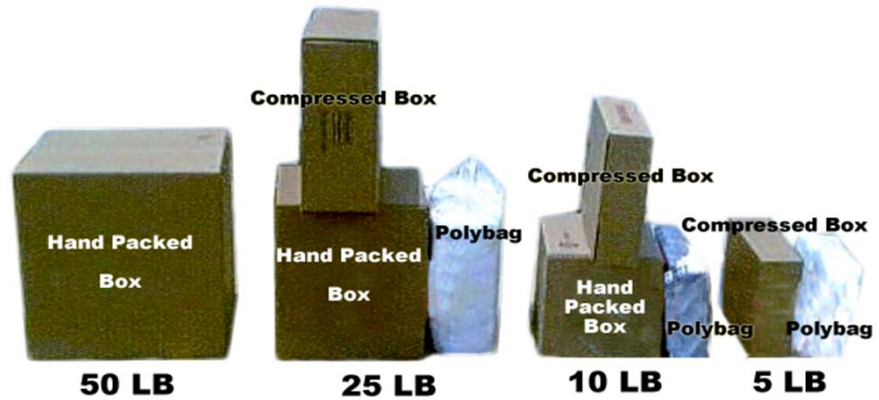

Item Code	Item Description	Packing Configuration	Pricing Unit	Weight (Lbs)	
				Net	Gross
X-TWH-BLE-0100.0	TURK TWL WHT HEM BALE	Compressed	Bale	100.0	100.0
X-TWH-BOX-008.0	TURK TWL WHT HEM HDPK BO	Loose	Ctn	8.0	8.0
X-TWH-BOX-008.5	TURK TWL WHT HEM HDPK BO	Loose	Ctn	8.5	8.5
X-TWH-BOX-010.0	TURK TWL WHT HEM HDPK BO	Loose	Ctn	10.0	10.0
X-TWH-BOX-020.0	TURK TWL WHT HEM HDPK BO	Loose	Ctn	20.0	20.0
X-TWH-BOX-021.3	TURK TWL WHT HEM HDPK BO	Loose	Ctn	21.3	21.3
X-TWH-BOX-022.5	TURK TWL WHT HEM HDPK BO	Loose	Ctn	22.5	22.5
X-TWH-BOX-025.0	TURK TWL WHT HEM HDPK BO	Loose	Ctn	25.0	25.0
X-TWH-BOX-040.0	TURK TWL WHT HEM HDPK BO	Loose	Ctn	40.0	42.5
X-TWH-BOX-042.5	TURK TWL WHT HEM HDPK BO	Loose	Ctn	42.5	45.0
X-TWH-BOX-045.0	TURK TWL WHT HEM HDPK BO	Loose	Ctn	45.0	47.5
X-TWH-BOX-050.0	TURK TWL WHT HEM HDPK BO	Loose	Ctn	50.0	52.5
X-TWH-CBX-004.0	TURK TWL WHT HEM COMP BC	Compressed	Ctn	4.0	5.0
X-TWH-CBX-004.3	TURK TWL WHT HEM COMP BC	Compressed	Ctn	4.3	5.3
X-TWH-CBX-004.5	TURK TWL WHT HEM COMP BC	Compressed	Ctn	4.5	5.5
X-TWH-CBX-005.0	TURK TWL WHT HEM COMP BC	Compressed	Ctn	5.0	6.0
X-TWH-CBX-008.0	TURK TWL WHT HEM COMP BC	Compressed	Ctn	8.0	9.5
X-TWH-CBX-008.5	TURK TWL WHT HEM COMP BC	Compressed	Ctn	8.5	10.0
X-TWH-CBX-010.0	TURK TWL WHT HEM COMP BC	Compressed	Ctn	10.0	11.5
X-TWH-CBX-020.0	TURK TWL WHT HEM COMP BC	Compressed	Ctn	20.0	22.5
X-TWH-CBX-021.3	TURK TWL WHT HEM COMP BC	Compressed	Ctn	21.3	23.8
X-TWH-CBX-022.5	TURK TWL WHT HEM COMP BC	Compressed	Ctn	22.5	25.0
X-TWH-CBX-025.0	TURK TWL WHT HEM COMP BC	Compressed	Ctn	25.0	27.5
X-TWH-POL-004.0	TURK TWL WHT HEM POLY BA	Compressed	Bag	4.0	4.0
X-TWH-POL-004.3	TURK TWL WHT HEM POLY BA	Compressed	Bag	4.3	4.3
X-TWH-POL-004.5	TURK TWL WHT HEM POLY BA	Compressed	Bag	4.5	4.5
X-TWH-POL-005.0	TURK TWL WHT HEM POLY BA	Compressed	Bag	5.0	5.0
X-TWH-POL-008.0	TURK TWL WHT HEM POLY BA	Compressed	Bag	8.0	8.0
X-TWH-POL-008.5	TURK TWL WHT HEM POLY BA	Compressed	Bag	8.5	8.5
X-TWH-POL-010.0	TURK TWL WHT HEM POLY BA	Compressed	Bag	10.0	10.0
X-TWH-POL-020.0	TURK TWL WHT HEM POLY BA	Compressed	Bag	20.0	20.0
X-TWH-POL-021.3	TURK TWL WHT HEM POLY BA	Compressed	Bag	21.3	21.3
X-TWH-POL-022.5	TURK TWL WHT HEM POLY BA	Compressed	Bag	22.5	22.5
X-TWH-POL-025.0	TURK TWL WHT HEM POLY BA	Compressed	Bag	25.0	25.0
X-TWH-ZIP-000.5	TURK TWL WHT HEM ZIP BAG	Loose	Case	10.0	11.5
X-TWH-ZIP-001.0	TURK TWL WHT HEM ZIP BAG	Loose	Case	10.0	11.5
X-TWH-ZIP-002.0	TURK TWL WHT HEM ZIP BAG	Loose	Case	10.0	11.5